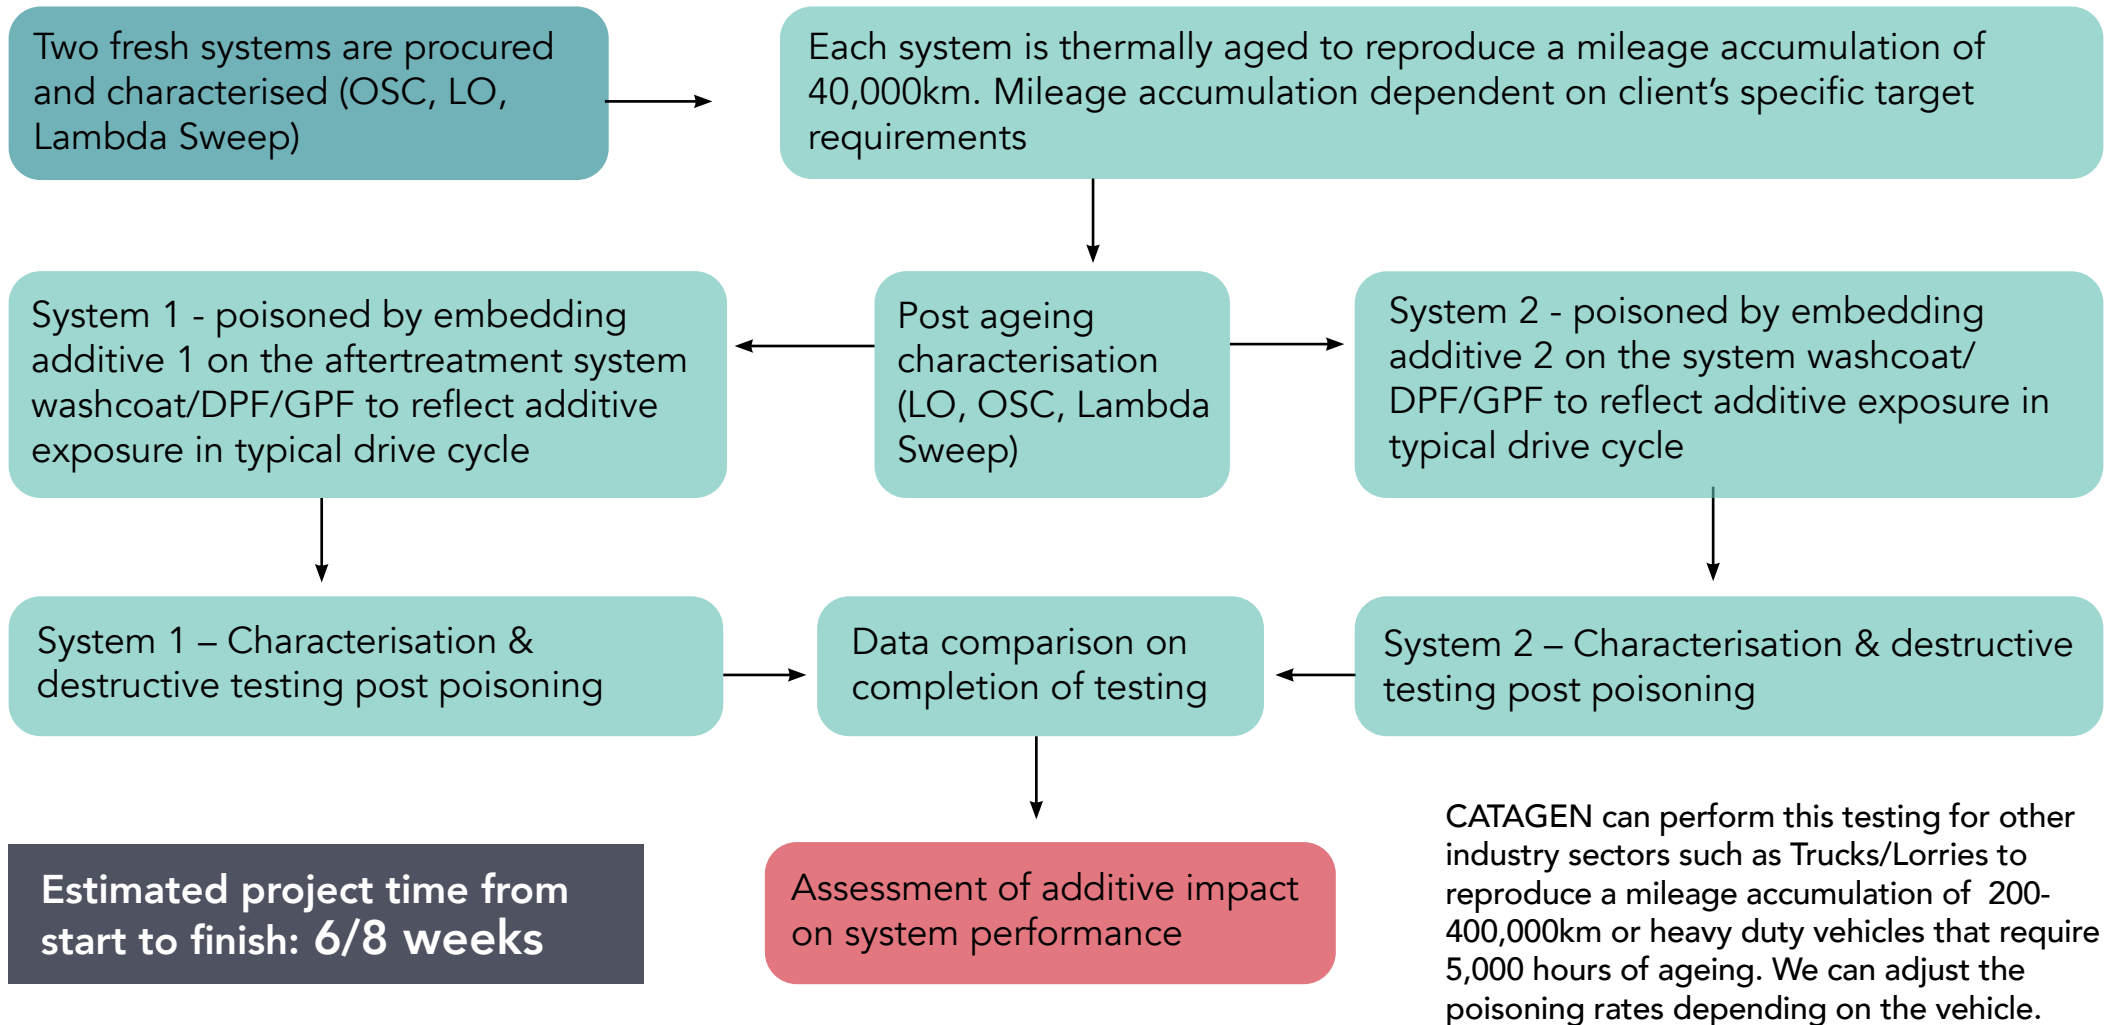

Example Poison Project

Based on light duty automotive (gasoline)

Want to find out more?

Contact one of our technical experts

CATAGEN.com